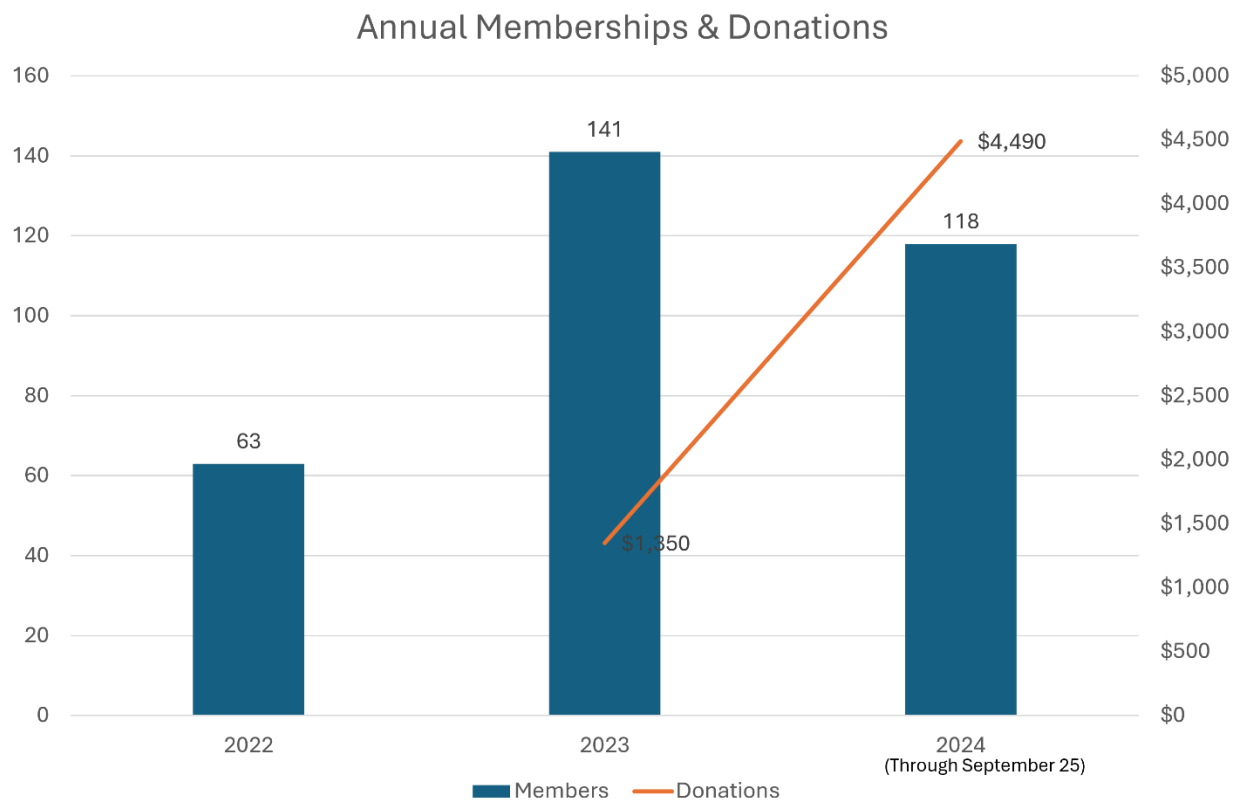

2024 FALL MEMBERSHIP REPORT

This report highlights 2024 KLA member activity. This report is owned by Paige Nalipinski.

There are 30 newer “young members“, almost all of whom have been gifted from their parents.