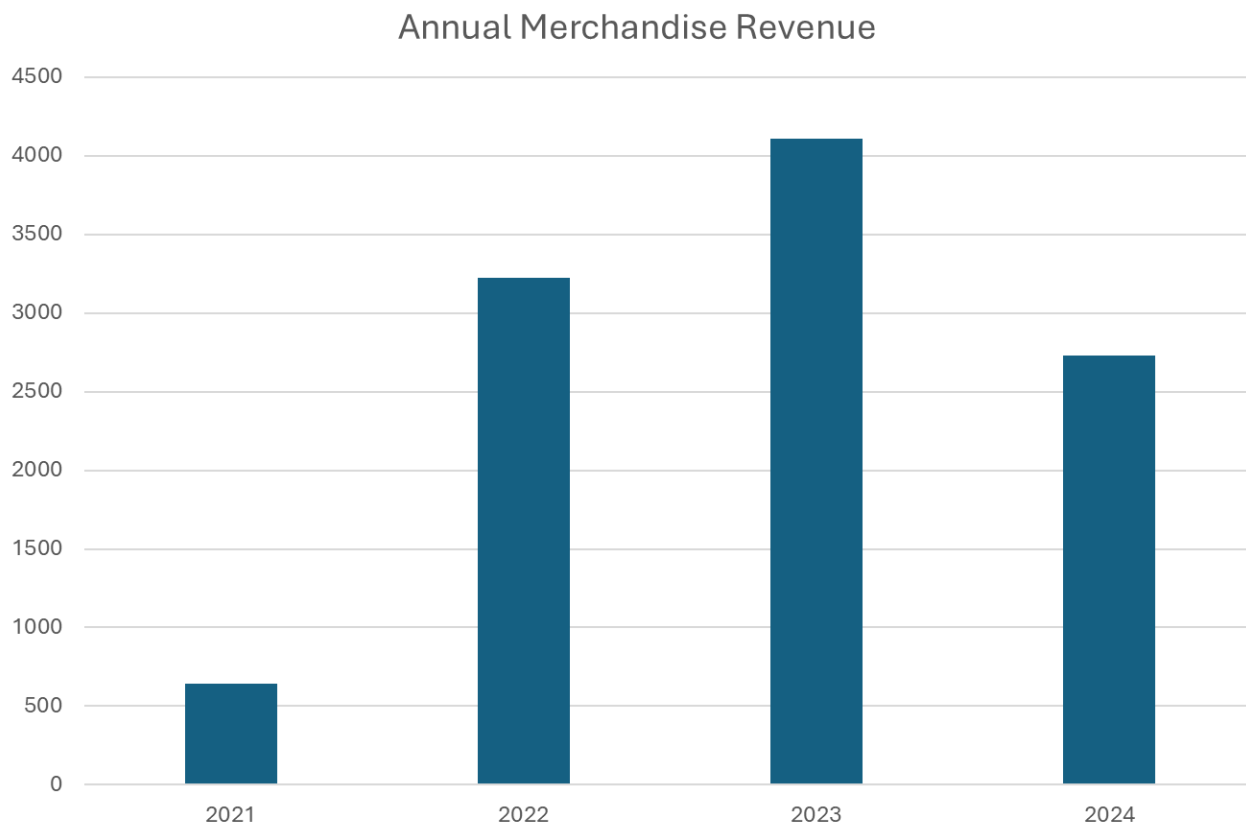

2024 PLANT PATROL REPORT

This report is owned by Joanne Eaton.

2021 Impacted by KLA50 activity

2024 Year to date